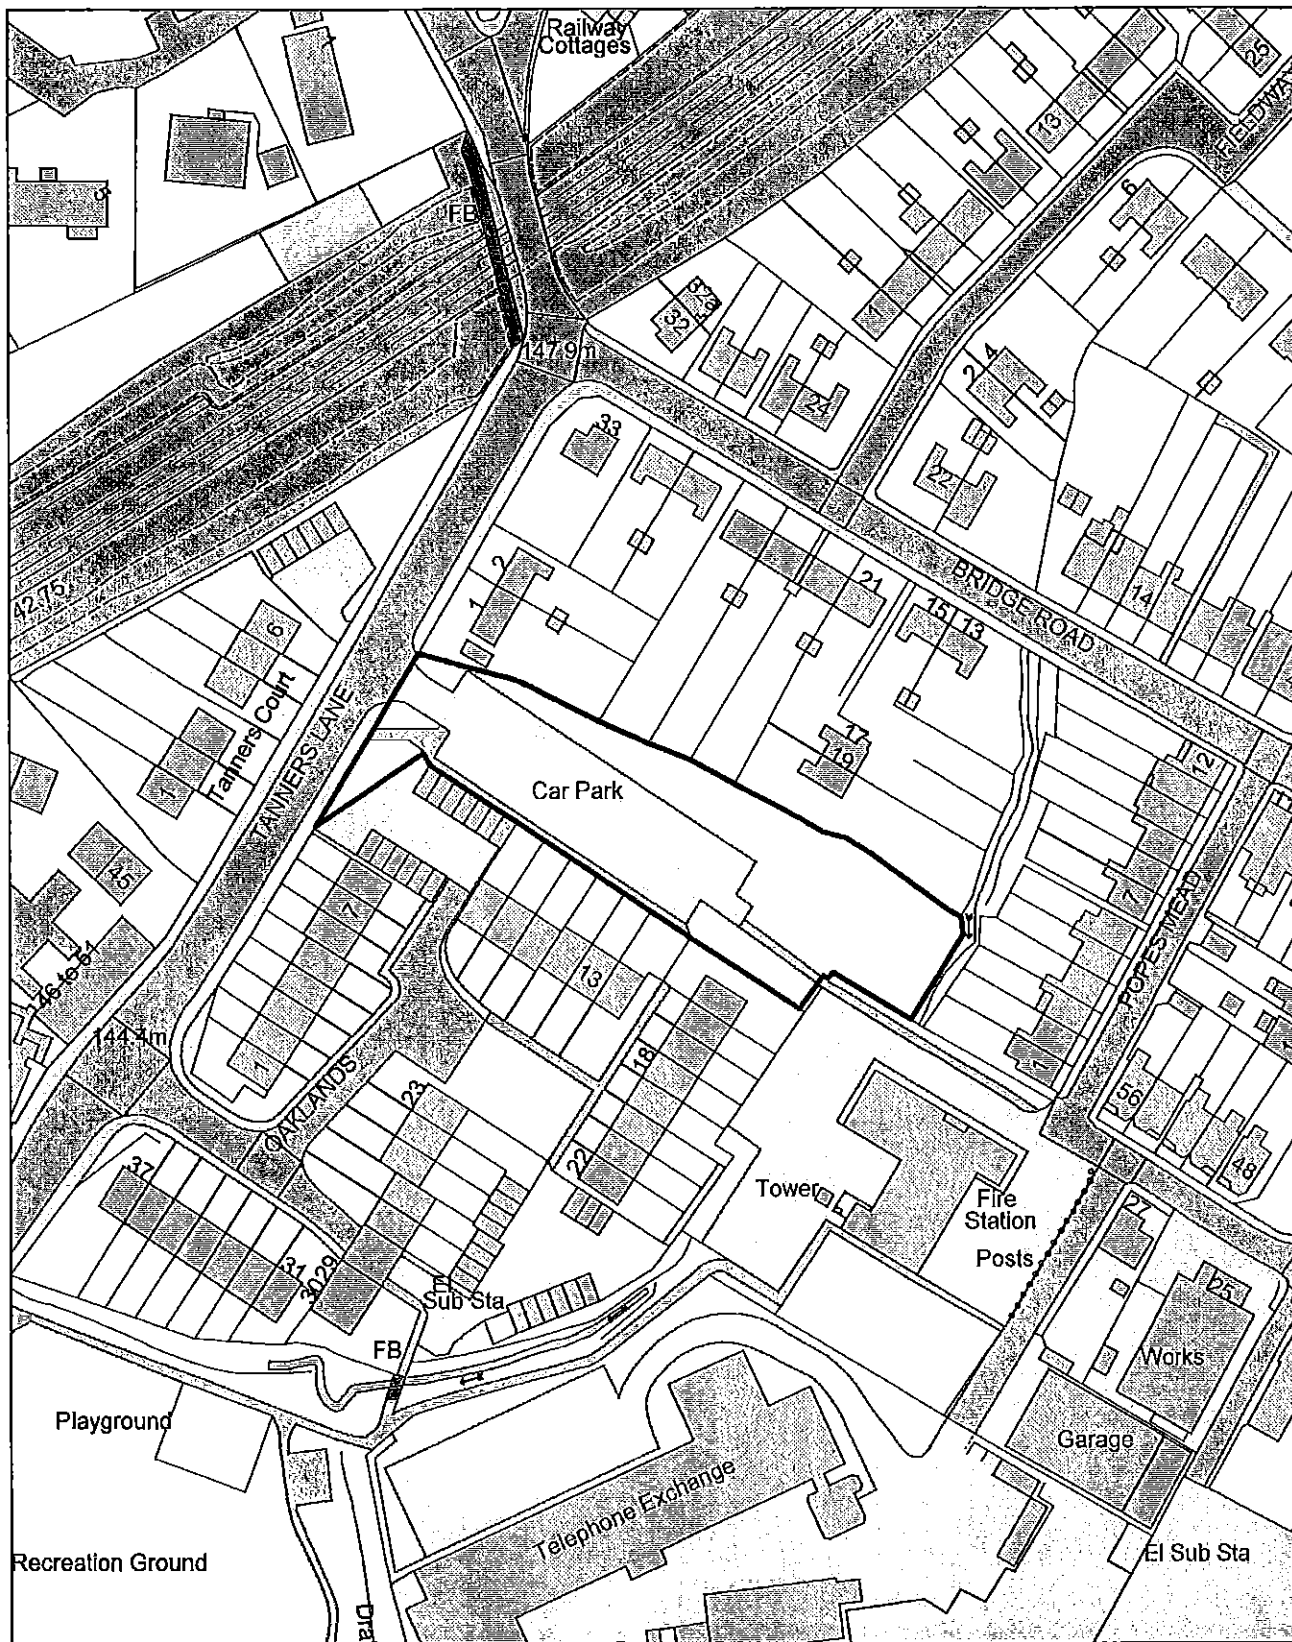

Waverley Borough Council
The Burys, Godalming, Surrey
GU7 1HR
Telephone: 01483 523333
Fax No: 01483 426337

**Lease of Tanners Lane Car Park
Haslemere**

Scale 1: 1,250

© Crown Copyright and database right 2013.
Ordnance Survey LA100025451.

map-name.WOR 00/00/2013